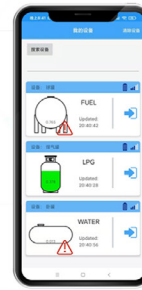

Gas Cylinder Level Sensor

It is a device for measuring the residual liquid level of the propane bottle.

Model:TNK-GCi02

Thincke
Level Measurement and Remote Monitoring

Product advantage

1. Non-invasive measurement. Do not open the tank. It truly realizes external Non-contact level measurement.
2. It can be connected with the mobile phone through Bluetooth to check the remaining liquid level in the gas cylinder with APP or LED light.
3. Easy installation. The sensor is attached to the bottom of the gas cylinder by magnets.
4. Automatic alarm for liquid level. When the gas in the propane bottle is nearly used up, the gas cylinder level sensor will automatically alarm.
5. Quickly and precisely measures the gas level in kilograms and percent.
6. Maintenance free.
7. Power: Two AAA size batteries

Overall installation drawing

- ★ Integrated design, easy to use.
- ★ Adsorbed on the bottom of gas tank by magnet, easy to install.
- ★ It can be removed at any time and installed in a new replacement tank.

Applications of Gas Cylinder Level Sensor

20 LB. Cylinder

Size: vertically placed, approximately 1.5 feet in height by 1 foot in diameter

33 LB. Cylinder

Size: vertically placed, approximately 2 feet in height by 1 foot in diameter